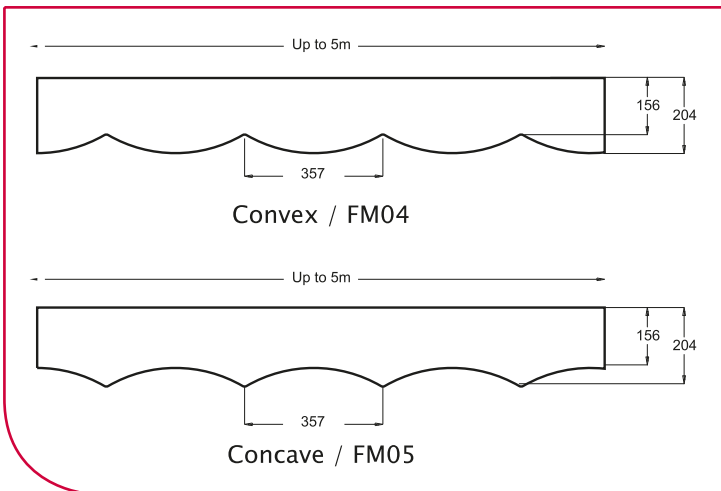

Available in Convex and Concave profiles in lengths of 5 metres

Use Plastops range of fixings to secure scalloped board to roofline

Introducing Freefoam's FM04 and FM05 scalloped decorative fascias which can be installed either on the gable end or as a regular fascia. The profiles come in Convex (FM04) and Concave (FM05) styles which give the roofline an aesthetically pleasing finish

The boards come in standard 5m lengths and are fixed to the roofline using the Plastops fixing system. Available in white and black, the profiles are manufactured

using an advanced lead-free stabiliser formulation for increased colourfastness. They are covered by Freefoam's 30 year extended guarantee scheme when the