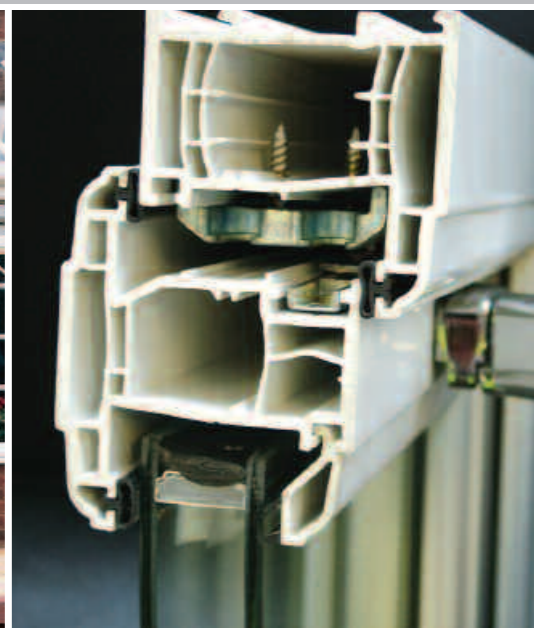

Spectus Window Systems, Snape Road, Macclesfield, Cheshire SK10 2NZ
Telephone: 01625 420400 Fax: 01625 413869

www.spectus.co.uk

Brochure part number 980042/ISSUE 1

www.spectus.co.uk

The difference is clear to see