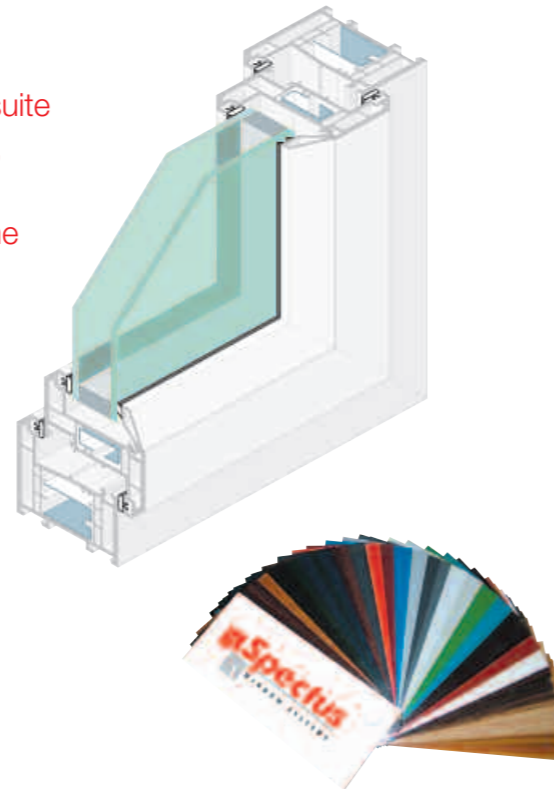

The difference is clear to see

ELITE 63

Like our market leading Elite 70, the Elite 63 is a complete suite of component parts, made to the same exacting standards, which enables the design, manufacture and installation of a full range of window and door components all from the same system. All parts in the range are made to provide you with a simple and trouble free installation, whilst providing your customers with choice and a consistent stylish finish.

The Elite 63 system allows the design and installation of a complete window, door and conservatory providing continuity in fit and finish across the range.

- Casement Windows
- Tilt & Turn Windows
- Range of doors; French, Sliding Patio and Bi-folding
- Full range of accessories and ancillary parts
- A wide range of colour and woodgrain foil finishes available

Features at a glance

- Choice of finish from either Chamfered or Ovolo design profiles. Designed to provide customers with additional choice and a reduced installation time whilst achieving consistency in quality finish
- Multi Chambered profile provides increased thermal efficiency
- PCE means no gasket insertion is required, which provides improved weathering protection and neater corner joints
- Single leg knock in beads are easier to glaze and speeds up the installation process
- Beads available in 24mm - 36mm glazing options provides additional options against thermal and sound insulation
- Flush glazing improves WER and adds to the aesthetic finish
- Square door and Tilt & Turn outer edge provide an easier hardware location
- The Elite 63 shares common details with Spectus' Patio Doors and Reversible 70 resulting in compatibility across all product ranges
- Unlimited hardware choice and vast range of ancillary products means a solution for most onsite issues
- Complete with a full range of extras such as Georgian bars and Decorative Horns