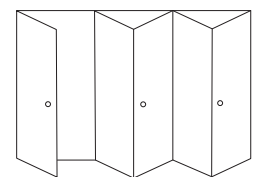

4 Folding Doors 1 Main Opening Sash