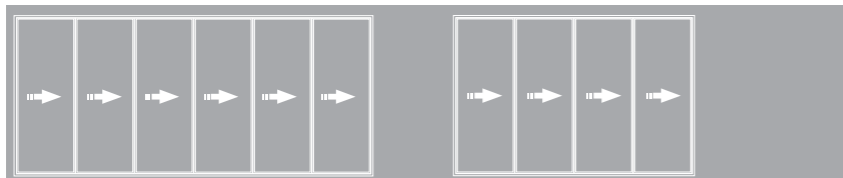

FOUR PANE CONFIGURATION
(4 panes, 4 sliding, 0 swing)

CONFIGURATIONS WITH NO HINGED DOOR LEAVES

SIX PANE CONFIGURATION
(6 panes, 6 sliding, 0 swing)