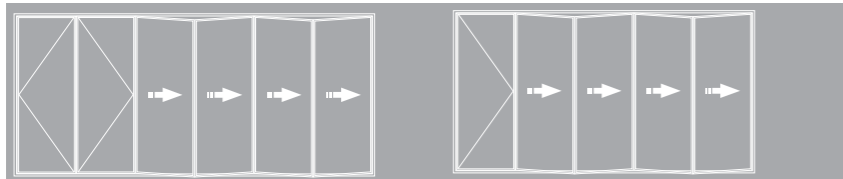

Easy glide stainless steel wheels run on stainless steel tracks, which are completely hidden from view when the door is closed. Even the standard threshold is low and internal floor finishes can be fitted up to the cill, creating a flush finish.

CONFIGURATIONS & STYLES

CONFIGURATIONS WITH HINGED DOOR LEAVES

SEVEN PANE CONFIGURATION
(7 panes, 7 sliding, 0 swing)

SIX PANE CONFIGURATION
(6 panes, 3 + 3 sliding, 0 swing)

SIX PANE CONFIGURATION
(6 panes, 5 sliding, 1 swing)