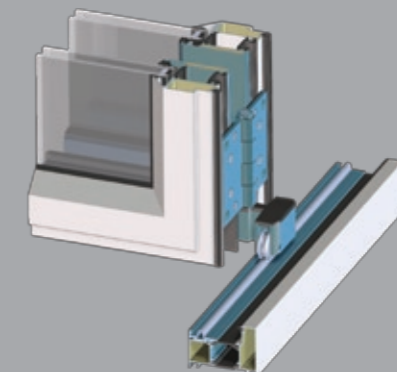

EASY-GLIDE STAINLESS STEEL WHEELS & TRACK

Easy glide stainless steel wheels run on stainless steel tracks, which are completely hidden from view when the door is closed. Even the standard threshold is low and internal floor finishes can be fitted up to the cill, creating a flush finish.