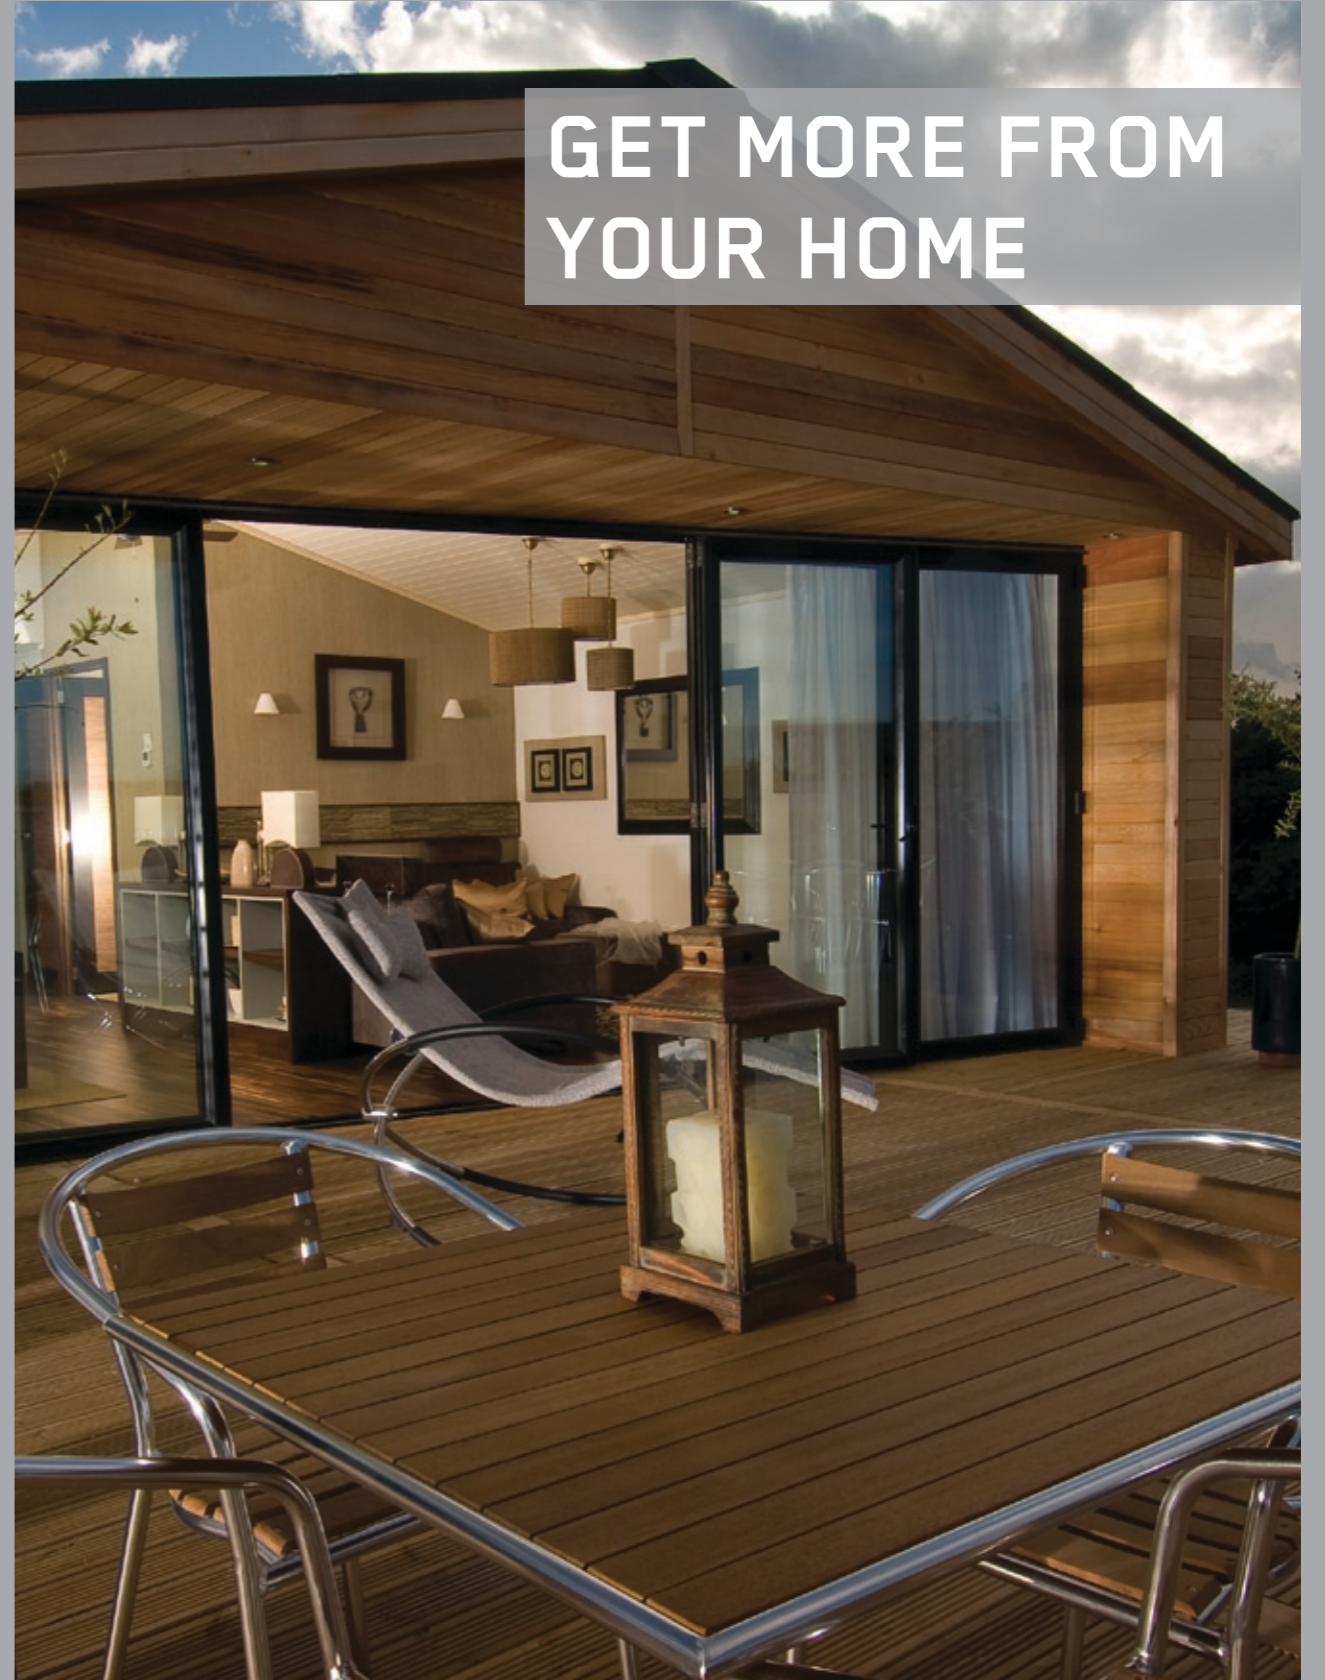

**GET MORE FROM
YOUR HOME**