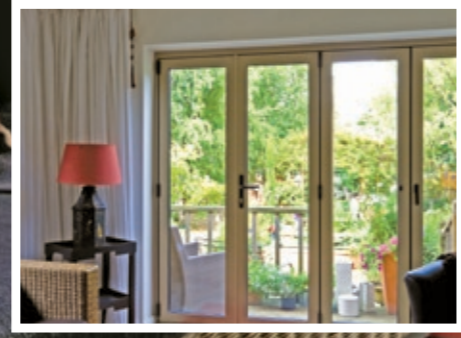

You can choose to have one or two doors swinging open like traditional French doors, then slide the set to one side or the other. A two-pane arrangement can even help you to maximise the space between a conservatory and the house, by sliding unobtrusively to one side, giving a full clear opening.