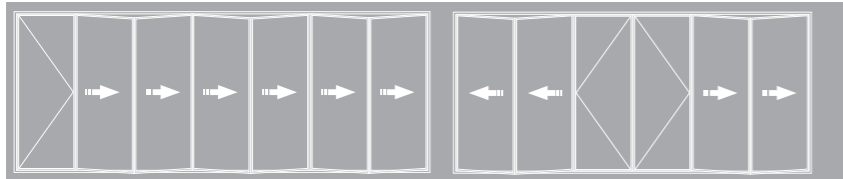

You can choose to have one or two doors swinging open like traditional French doors, then slide the set to one side or the other. A two-pane arrangement can even help you to maximise the space between a conservatory and the house, by sliding unobtrusively to one side, giving a full clear opening.

HINGE BOLT

Hinge bolts effectively lock the frames together when the doors are closed.

LOW THRESHOLD CILL

Optional low threshold cill, used for ease of access and superb aesthetics.

EASY-GLIDE STAINLESS STEEL WHEELS & TRACK

CONFIGURATIONS & STYLES

CONFIGURATIONS WITH HINGED DOOR LEAVES

SEVEN PANE CONFIGURATION
(7 panes, 7 sliding, 0 swing)

SIX PANE CONFIGURATION
(6 panes, 3 + 3 sliding, 0 swing)

SIX PANE CONFIGURATION
(6 panes, 5 sliding, 1 swing)