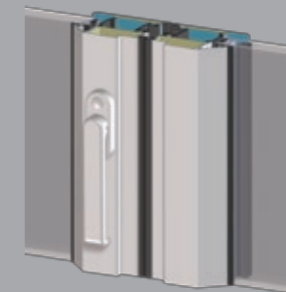

HARDWARE

LEVER HANDLE DOORS (INSIDE & OUT)

Dualfold features proper door operating hardware, with handles on both sides of the swing doors. This means that a Dualfold door can not only be securely locked, but also used as a main entry or exit route.

PULL HANDLE HINGE

The central hinge incorporates a pull handle which makes the door easy to close without risk of finger entrapment.

SHOOTBOLT HANDLE

This handle throws the shootbolts into position with an easy action and provides an indicator that the door is fully locked.