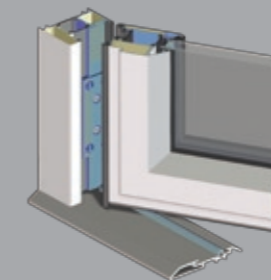

PULL HANDLE HINGE

The central hinge incorporates a pull handle which makes the door easy to close without risk of finger entrapment.

SHOOTBOLT HANDLE

This handle throws the shootbolts into position with an easy action and provides an indicator that the door is fully locked.

MULTI-POINT LOCK

Dualfold features hardware designed specifically for doors with a Eurogroove multipoint locking system – far stronger than the 'window' hardware used on some doors of this kind. This means Dualfold can be fully operated from outside and inside.

HINGE BOLT

Hinge bolts effectively lock the frames together when the doors are closed.

LOW THRESHOLD CILL

Optional low threshold cill, used for ease of access and superb aesthetics.

EASY-GLIDE STAINLESS STEEL WHEELS & TRACK