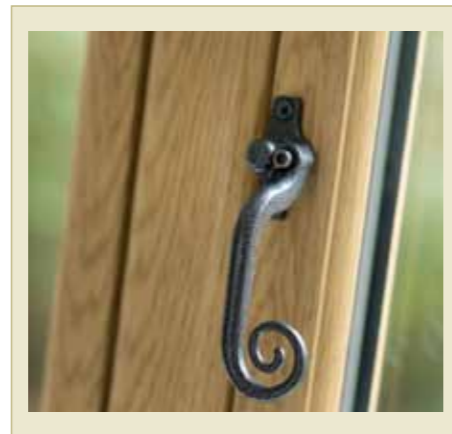

FLUSH SASH WINDOW

Designed to replicate the appearance of timber, Flush Sash windows are distinguished by sashes that close into the frame and finish flush with the face of the window. Flush Sash windows typically have frames that appear the same width, known as 'equal sightlines' this look is achieved using dummy sashes, something that undoubtedly improves the overall appearance of your property.