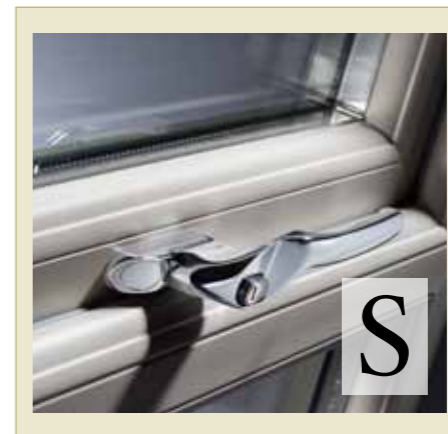

SCULPTURED & CHAMFERED SASH WINDOW

Sculptured and Chamfered Sash windows feature outward opening sashes which stand proud of the face of the window frame and are the more typical style used in homes you see today. For that period property look, both Sculptured and Chamfered Sash windows can also feature a dummy sash. This simple but effective upgrade to achieve 'equal sightlines' can really enhance the beauty of your home. See Page 42.