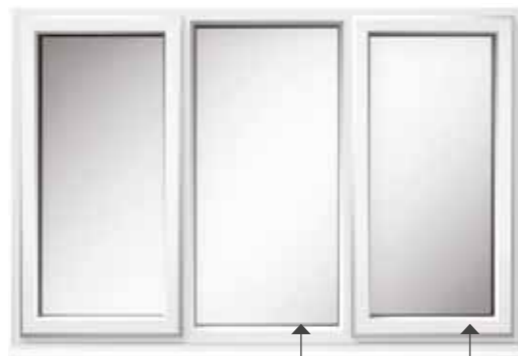

Square Leaded

Internal Georgian Bars

Equal Sightlines

Diamond Leaded

External Georgian Bars

Unequal Sightlines

Sightlines

Good window design extends to the symmetry of window sightlines. Equal sightlines add balance and harmony - creating the perfect stylish finish.