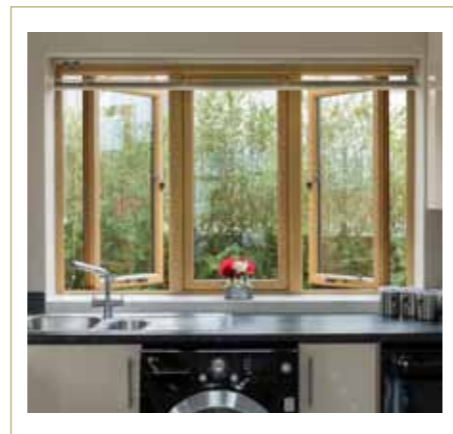

FLUSH SASH WINDOW

Designed to replicate the appearance of timber, Flush Sash windows are distinguished by sashes that close into the frame and finish flush with the face of the window. Flush Sash windows typically have frames that appear the same width, known as 'equal sightlines' this look is achieved using dummy sashes, something that undoubtedly improves the overall appearance of your property.